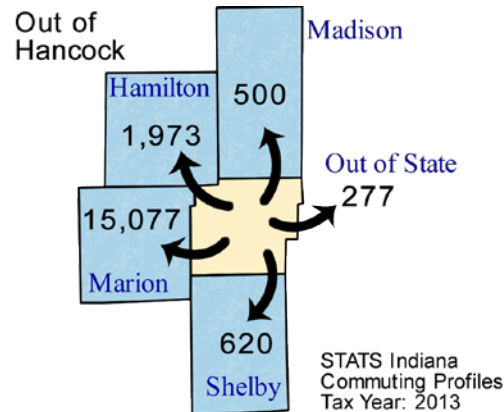

Commuting Patterns

Workers	
Number of people who live in Hancock County and work (implied resident labor force)	48,743
Number of people who live AND work in Hancock County	28,539
Total number of people who work in Hancock County (implied work force)	35,243
Commuters	
Number of people who live in Hancock County but work outside the county	20,204
Number of people who live in another county (or state) but work in Hancock County	6,704

Top five counties sending workers INTO Hancock County:

County Sending Workers	Workers
Marion County	1,804
Henry County	1,282
Madison County	813
Hamilton County	756
Shelby County	623
Total of above	5,278
15.0% of Hancock County workforce	

Top 5 counties receiving workers FROM Hancock County:

County Receiving Workers	Workers
Marion County	15,077
Hamilton County	1,973
Shelby County	620
Madison County	500
Henry County	277
Total of above	18,447
37.8% of Hancock County labor force	