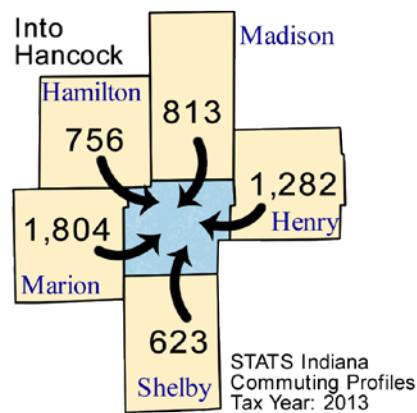

Commuting Patterns

Workers	
Number of people who live in Hancock County and work (implied resident labor force)	48,743
Number of people who live AND work in Hancock County	28,539
Total number of people who work in Hancock County (implied work force)	35,243
Commuters	
Number of people who live in Hancock County but work outside the county	20,204
Number of people who live in another county (or state) but work in Hancock County	6,704

Top five counties sending workers INTO Hancock County:

County Sending Workers	Workers
Marion County	1,804
Henry County	1,282
Madison County	813
Hamilton County	756
Shelby County	623
Total of above	5,278
15.0% of Hancock County workforce	

Top 5 counties receiving workers FROM Hancock County:

County Receiving Workers	Workers
Marion County	15,077
Hamilton County	1,973
Shelby County	620
Madison County	500
Henry County	277
Total of above	18,447
37.8% of Hancock County labor force	