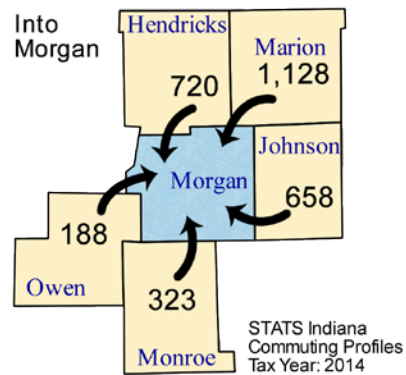

Commuting Patterns

Workers	
Number of people who live in Morgan County and work (implied resident labor force)	46,052
Number of people who live AND work in Morgan County	28,463
Total number of people who work in Morgan County (implied work force)	32,131
Commuters	
Number of people who live in Morgan County but work outside the county	17,589
Number of people who live in another county (or state) but work in Morgan County	3,668

Top five counties sending workers INTO Morgan County:

County Sending Workers	Workers
Marion County	1,128
Hendricks County	720
Johnson County	658
Monroe County	323
Owen County	188
Total of above	3,017
9.4% of Morgan County workforce	

Top 5 counties receiving workers FROM Morgan County:

County Receiving Workers	Workers
Marion County	10,895
Hendricks County	2,669
Johnson County	1,385
Monroe County	1,166
Out of State	256
Total of above	16,371
35.5% of Morgan County labor force	