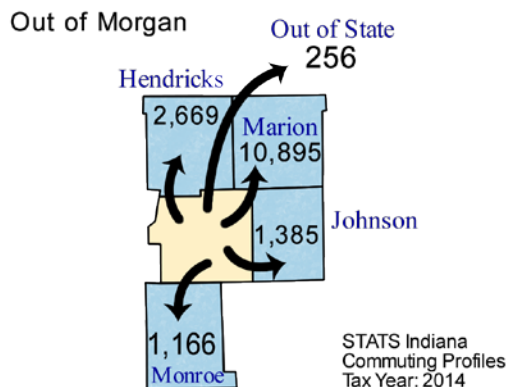

Commuting Patterns

Workers	
Number of people who live in Morgan County and work (implied resident labor force)	46,052
Number of people who live AND work in Morgan County	28,463
Total number of people who work in Morgan County (implied work force)	32,131
Commuters	
Number of people who live in Morgan County but work outside the county	17,589
Number of people who live in another county (or state) but work in Morgan County	3,668

Top five counties sending workers INTO Morgan County:

County Sending Workers	Workers
Marion County	1,128
Hendricks County	720
Johnson County	658
Monroe County	323
Owen County	188
Total of above	3,017
9.4% of Morgan County workforce	

Top 5 counties receiving workers FROM Morgan County:

County Receiving Workers	Workers
Marion County	10,895
Hendricks County	2,669
Johnson County	1,385
Monroe County	1,166
Out of State	256
Total of above	16,371
35.5% of Morgan County labor force	