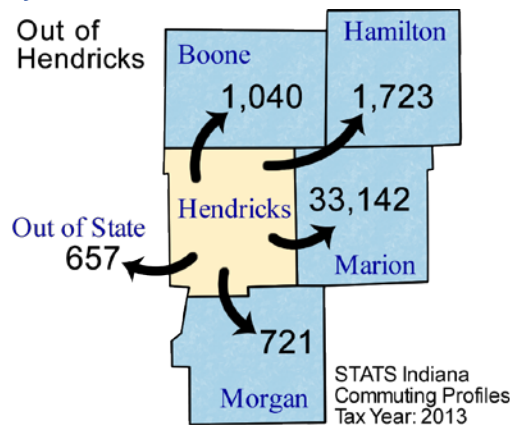

Commuting Patterns

Workers	
Number of people who live in Hendricks County and work (implied resident labor force)	100,068
Number of people who live AND work in Hendricks County	59,794
Total number of people who work in Hendricks County (implied work force)	76,352
Commuters	
Number of people who live in Hendricks County but work outside the county	40,274
Number of people who live in another county (or state) but work in Hendricks County	16,558

Top five counties sending workers INTO Hendricks County:

County Sending Workers	Workers
Marion County	8,609
Morgan County	2,558
Putnam County	1,394
Johnson County	802
Boone County	740
Total of above	14,103
18.5% of Hendricks County workforce	

Top 5 counties receiving workers FROM Hendricks County:

County Receiving Workers	Workers
Marion County	33,142
Hamilton County	1,723
Boone County	1,040
Morgan County	721
Out of State	657
Total of above	37,283
37.3% of Hendricks County labor force	