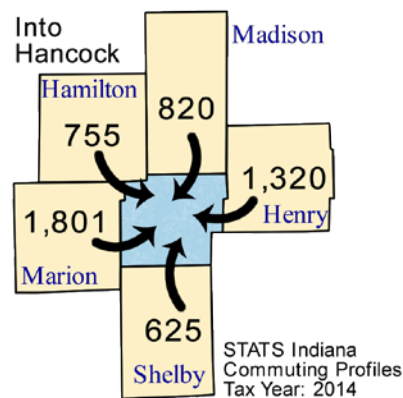

Commuting Patterns

Workers	
Number of people who live in Hancock County and work (implied resident labor force)	49,448
Number of people who live AND work in Hancock County	29,090
Total number of people who work in Hancock County (implied work force)	35,825
Commuters	
Number of people who live in Hancock County but work outside the county	20,358
Number of people who live in another county (or state) but work in Hancock County	6,735

Top five counties sending workers INTO Hancock County:

County Sending Workers	Workers
Marion County	1,801
Henry County	1,320
Madison County	820
Hamilton County	755
Shelby County	625
Total of above	5,321
14.9% of Hancock County workforce	

Top 5 counties receiving workers FROM Hancock County:

County Receiving Workers	Workers
Marion County	15,032
Hamilton County	2,021
Shelby County	644
Madison County	562
Henry County	302
Total of above	18,561
37.5% of Hancock County labor force	