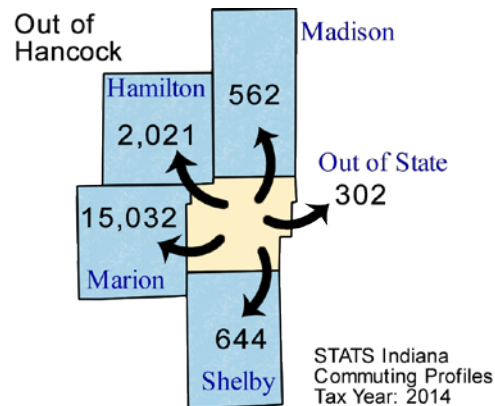

Commuting Patterns

Workers	
Number of people who live in Hancock County and work (implied resident labor force)	49,448
Number of people who live AND work in Hancock County	29,090
Total number of people who work in Hancock County (implied work force)	35,825
Commuters	
Number of people who live in Hancock County but work outside the county	20,358
Number of people who live in another county (or state) but work in Hancock County	6,735

Top five counties sending workers INTO Hancock County:

County Sending Workers	Workers
Marion County	1,801
Henry County	1,320
Madison County	820
Hamilton County	755
Shelby County	625
Total of above	5,321
14.9% of Hancock County workforce	

Top 5 counties receiving workers FROM Hancock County:

County Receiving Workers	Workers
Marion County	15,032
Hamilton County	2,021
Shelby County	644
Madison County	562
Henry County	302
Total of above	18,561
37.5% of Hancock County labor force	