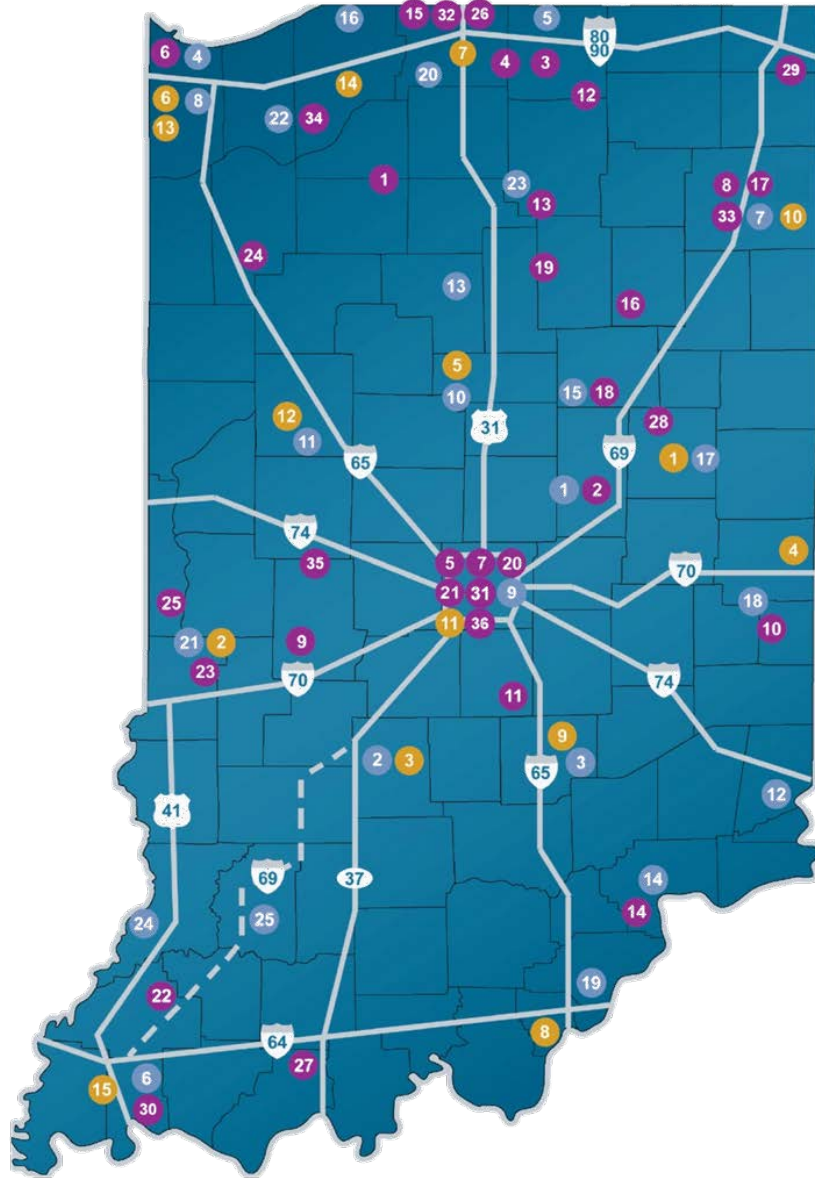

4 Year

1. Ball State University
2. Indiana State University
3. Indiana University
4. Indiana University East
5. Indiana University Kokomo
6. Indiana University Northwest
7. Indiana University South Bend
8. Indiana University Southeast
9. IUPUI Columbus
10. IUPUI Fort Wayne
11. IUPUI Indianapolis
12. Purdue University
13. Purdue University Calumet
14. Purdue University North Central
15. University of Southern Indiana

2 Year

1. Ivy Tech Anderson
2. Ivy Tech Bloomington
3. Ivy Tech Columbus
4. Ivy Tech E. Chicago
5. Ivy Tech Elkhart
6. Ivy Tech Evansville
7. Ivy Tech Fort Wayne
8. Ivy Tech Gary
9. Ivy Tech Indianapolis
10. Ivy Tech Kokomo
11. Ivy Tech Lafayette
12. Ivy Tech Lawrenceburg
13. Ivy Tech Logansport
14. Ivy Tech Madison
15. Ivy Tech Marion
16. Ivy Tech Michigan City
17. Ivy Tech Muncie
18. Ivy Tech Richmond
19. Ivy Tech Sellersburg
20. Ivy Tech South Bend
21. Ivy Tech Terre Haute
22. Ivy Tech Valparaiso
23. Ivy Tech Warsaw
24. Vincennes University
25. Vincennes University Jasper

The 9-county Indianapolis Region includes Boone, Hamilton, Hancock, Hendricks, Johnson, Madison, Marion, Morgan and Shelby counties.

Last updated 2/16/2016

Indy Partnership

317-236-6262 or Toll Free 1-800-236-4332