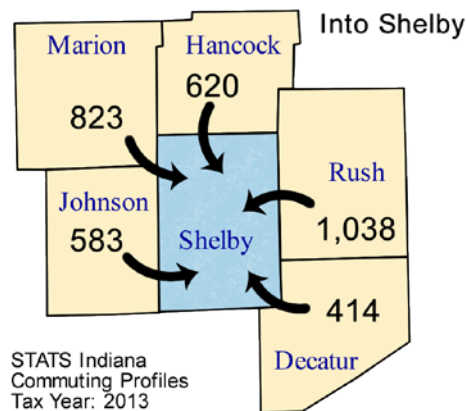

# Commuting Patterns

Workers	
Number of people who live in Shelby County and work (implied resident labor force)	29,500
Number of people who live AND work in Shelby County	21,710
Total number of people who work in Shelby County (implied work force)	26,461
Commuters	
Number of people who live in Shelby County but work outside the county	7,790
Number of people who live in another county (or state) but work in Shelby County	4,751

### Top five counties sending workers INTO Shelby County:

County Sending Workers	Workers
Rush County	1,038
Marion County	823
Hancock County	620
Johnson County	583
Decatur County	414
Total of above	3,478
13.1% of Shelby County workforce	

### Top 5 counties receiving workers FROM Shelby County:

County Receiving Workers	Workers
Marion County	4,056
Johnson County	923
Bartholomew County	675
Hancock County	623
Decatur County	501
Total of above	6,778
23.0% of Shelby County labor force	