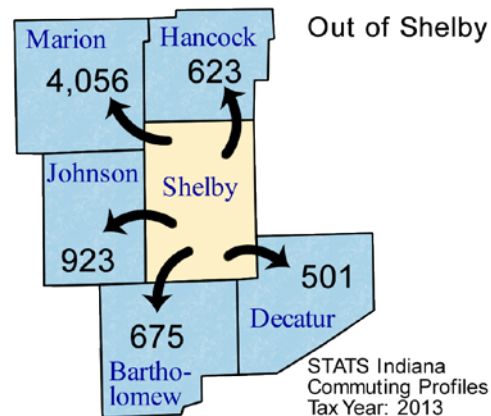

# Commuting Patterns

Workers	
Number of people who live in Shelby County and work (implied resident labor force)	29,500
Number of people who live AND work in Shelby County	21,710
Total number of people who work in Shelby County (implied work force)	26,461
Commuters	
Number of people who live in Shelby County but work outside the county	7,790
Number of people who live in another county (or state) but work in Shelby County	4,751

### Top five counties sending workers INTO Shelby County:

County Sending Workers	Workers
Rush County	1,038
Marion County	823
Hancock County	620
Johnson County	583
Decatur County	414
Total of above	3,478
13.1% of Shelby County workforce	

### Top 5 counties receiving workers FROM Shelby County:

County Receiving Workers	Workers
Marion County	4,056
Johnson County	923
Bartholomew County	675
Hancock County	623
Decatur County	501
Total of above	6,778
23.0% of Shelby County labor force	