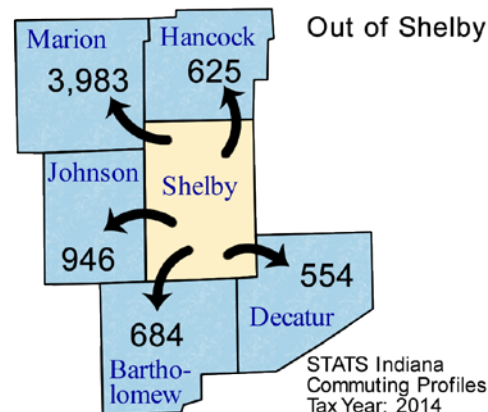

Commuting Patterns

Workers	
Number of people who live in Shelby County and work (implied resident labor force)	29,569
Number of people who live AND work in Shelby County	21,813
Total number of people who work in Shelby County (implied work force)	26,638
Commuters	
Number of people who live in Shelby County but work outside the county	7,756
Number of people who live in another county (or state) but work in Shelby County	4,825

Top five counties sending workers INTO Shelby County:

County Sending Workers	Workers
Rush County	986
Marion County	841
Hancock County	644
Johnson County	588
Decatur County	468
Total of above	3,527
13.2% of Shelby County workforce	

Top 5 counties receiving workers FROM Shelby County:

County Receiving Workers	Workers
Marion County	3,983
Johnson County	946
Bartholomew County	684
Hancock County	625
Decatur County	554
Total of above	6,792
23.0% of Shelby County labor force	