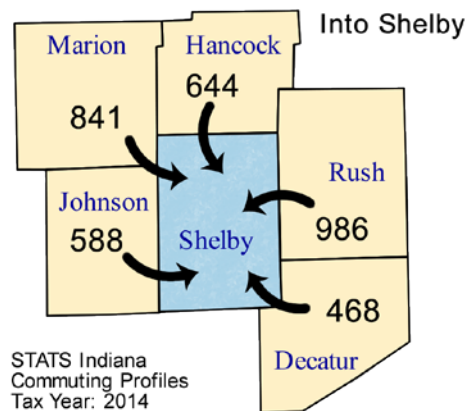

Commuting Patterns

Workers	
Number of people who live in Shelby County and work (implied resident labor force)	29,569
Number of people who live AND work in Shelby County	21,813
Total number of people who work in Shelby County (implied work force)	26,638
Commuters	
Number of people who live in Shelby County but work outside the county	7,756
Number of people who live in another county (or state) but work in Shelby County	4,825

Top five counties sending workers INTO Shelby County:

County Sending Workers	Workers
Rush County	986
Marion County	841
Hancock County	644
Johnson County	588
Decatur County	468
Total of above	3,527
13.2% of Shelby County workforce	

Top 5 counties receiving workers FROM Shelby County:

County Receiving Workers	Workers
Marion County	3,983
Johnson County	946
Bartholomew County	684
Hancock County	625
Decatur County	554
Total of above	6,792
23.0% of Shelby County labor force	