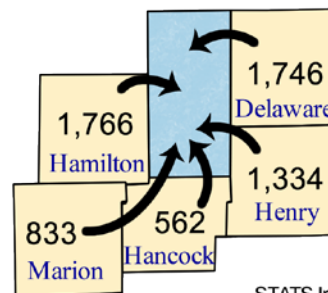

Commuting Patterns

Workers	
Number of people who live in Madison County and work (implied resident labor force)	79,703
Number of people who live AND work in Madison County	62,739
Total number of people who work in Madison County (implied work force)	70,926
Commuters	
Number of people who live in Madison County but work outside the county	16,964
Number of people who live in another county (or state) but work in Madison County	8,187

Top five counties sending workers INTO Madison County:

County Sending Workers	Workers
Delaware County	1,766
Hamilton County	1,746
Henry County	1,334
Marion County	833
Hancock County	562
Total of above	6,241
8.8% of Madison County workforce	

Into Madison

STATS Indiana
Commuting Profiles
Tax Year: 2014

Top 5 counties receiving workers FROM Madison County:

County Receiving Workers	Workers
Marion County	5,756
Hamilton County	4,843
Delaware County	2,144
Hancock County	820
Grant County	796
Total of above	14,359
18.0% of Madison County labor force	