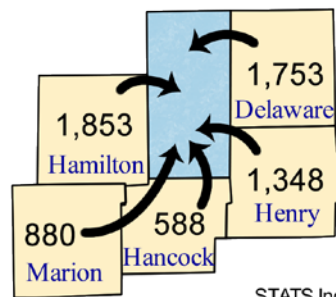

Commuting Patterns

Workers	
Number of people who live in Madison County and work (implied resident labor force)	79,912
Number of people who live AND work in Madison County	62,570
Total number of people who work in Madison County (implied work force)	71,050
Commuters	
Number of people who live in Madison County but work outside the county	17,342
Number of people who live in another county (or state) but work in Madison County	8,480

Top five counties sending workers INTO Madison County:

County Sending Workers	Workers
Hamilton County	1,853
Delaware County	1,753
Henry County	1,348
Marion County	880
Hancock County	588
Total of above	6,422
9.0% of Madison County workforce	

Into Madison

STATS Indiana
Commuting Profiles
Tax Year: 2015

Top 5 counties receiving workers FROM Madison County:

County Receiving Workers	Workers
Marion County	5,756
Hamilton County	5,073
Delaware County	2,182
Hancock County	852
Grant County	792
Total of above	14,655
18.3% of Madison County labor force	