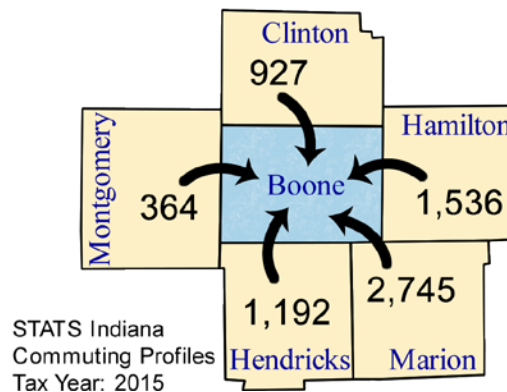

# Commuting Patterns

Workers	
Number of people who live in Boone County and work (implied resident labor force)	43,498
Number of people who live AND work in Boone County	26,744
Total number of people who work in Boone County (implied work force)	35,389
Commuters	
Number of people who live in Boone County but work outside the county	16,754
Number of people who live in another county (or state) but work in Boone County	8,645

### Top five counties sending workers INTO Boone County:

County Sending Workers	Workers
Marion County	2,745
Hamilton County	1,536
Hendricks County	1,192
Clinton County	927
Montgomery County	364
Total of above	6,764
19.1% of Boone County workforce	

### Into Boone

### Top 5 counties receiving workers FROM Boone County:

County Receiving Workers	Workers
Marion County	11,123
Hamilton County	2,451
Hendricks County	833
Tippecanoe County	697
Out of State	318
Total of above	15,422
35.5% of Boone County labor force	