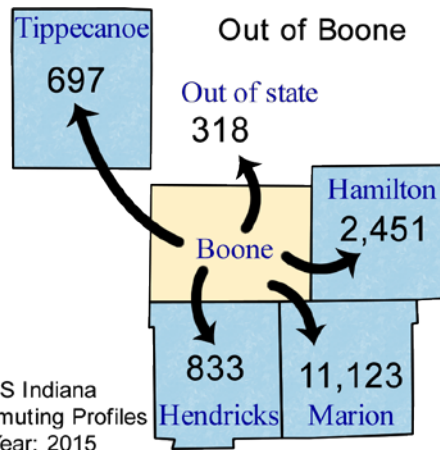

# Commuting Patterns

Workers	
Number of people who live in Boone County and work (implied resident labor force)	43,498
Number of people who live AND work in Boone County	26,744
Total number of people who work in Boone County (implied work force)	35,389
Commuters	
Number of people who live in Boone County but work outside the county	16,754
Number of people who live in another county (or state) but work in Boone County	8,645

### Top five counties sending workers INTO Boone County:

County Sending Workers	Workers
Marion County	2,745
Hamilton County	1,536
Hendricks County	1,192
Clinton County	927
Montgomery County	364
Total of above	6,764
19.1% of Boone County workforce	

### Into Boone

### Top 5 counties receiving workers FROM Boone County:

County Receiving Workers	Workers
Marion County	11,123
Hamilton County	2,451
Hendricks County	833
Tippecanoe County	697
Out of State	318
Total of above	15,422
35.5% of Boone County labor force	