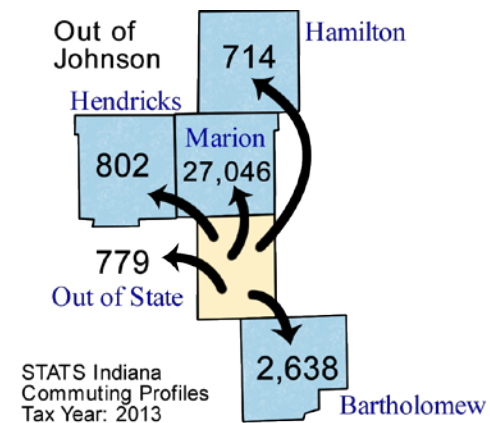

Commuting Patterns

Workers	
Number of people who live in Johnson County and work (implied resident labor force)	97,310
Number of people who live AND work in Johnson County	62,125
Total number of people who work in Johnson County (implied work force)	75,354
Commuters	
Number of people who live in Johnson County but work outside the county	35,185
Number of people who live in another county (or state) but work in Johnson County	13,229

Top five counties sending workers INTO Johnson County:

County Sending Workers	Workers
Marion County	6,958
Morgan County	1,366
Bartholomew County	923
Shelby County	861
Brown County	637
Total of above	10,745
14.3% of Johnson County workforce	

Top 5 counties receiving workers FROM Johnson County:

County Receiving Workers	Workers
Marion County	27,046
Bartholomew County	2,638
Hendricks County	802
Out of State	779
Hamilton	714
Total of above	31,979
32.9% of Johnson County labor force	