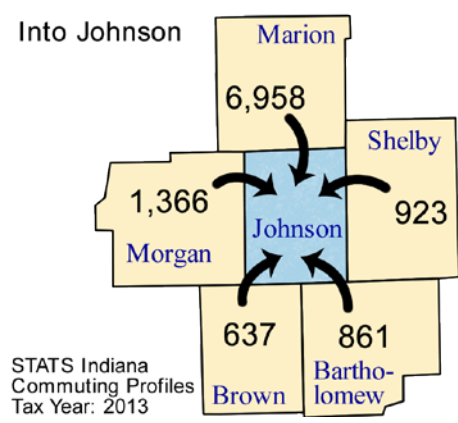

Commuting Patterns

Workers	
Number of people who live in Johnson County and work (implied resident labor force)	97,310
Number of people who live AND work in Johnson County	62,125
Total number of people who work in Johnson County (implied work force)	75,354
Commuters	
Number of people who live in Johnson County but work outside the county	35,185
Number of people who live in another county (or state) but work in Johnson County	13,229

Top five counties sending workers INTO Johnson County:

County Sending Workers	Workers
Marion County	6,958
Morgan County	1,366
Bartholomew County	923
Shelby County	861
Brown County	637
Total of above	10,745
14.3% of Johnson County workforce	

Top 5 counties receiving workers FROM Johnson County:

County Receiving Workers	Workers
Marion County	27,046
Bartholomew County	2,638
Hendricks County	802
Out of State	779
Hamilton	714
Total of above	31,979
32.9% of Johnson County labor force	