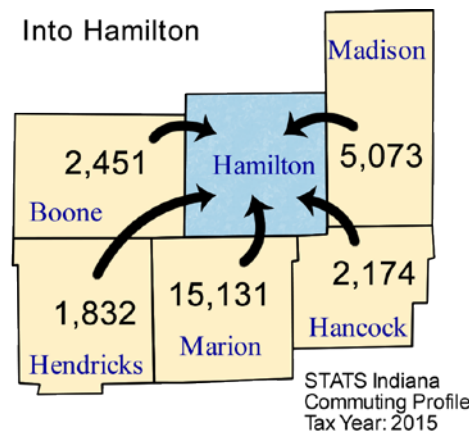

Commuting Patterns

Workers	
Number of people who live in Hamilton County and work (implied resident labor force)	209,705
Number of people who live AND work in Hamilton County	141,682
Total number of people who work in Hamilton County (implied work force)	175,529
Commuters	
Number of people who live in Hamilton County but work outside the county	68,023
Number of people who live in another county (or state) but work in Hamilton County	33,847

Top five counties sending workers INTO Hamilton County:

County Sending Workers	Workers
Marion County	15,131
Madison County	5,073
Boone County	2,451
Hancock County	2,274
Hendricks County	1,832
Total of above	26,661
15.2% of Hamilton County workforce	

Top 5 counties receiving workers FROM Hamilton County:

County Receiving Workers	Workers
Marion County	54,898
Madison County	1,853
Out of State	1,672
Boone County	1,536
Howard County	1,310
Total of above	61,269
29.2% of Hamilton County labor force	