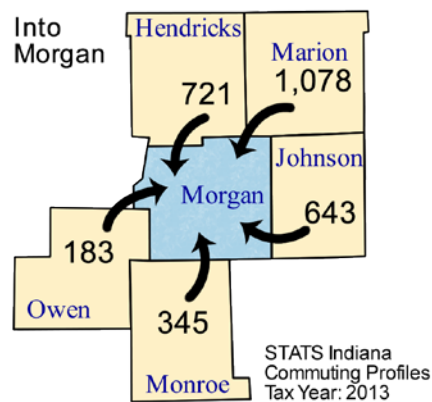

Commuting Patterns

Workers	
Number of people who live in Morgan County and work (implied resident labor force)	46,030
Number of people who live AND work in Morgan County	28,517
Total number of people who work in Morgan County (implied work force)	32,286
Commuters	
Number of people who live in Morgan County but work outside the county	17,513
Number of people who live in another county (or state) but work in Morgan County	3,769

Top five counties sending workers INTO Morgan County:

County Sending Workers	Workers
Marion County	1,078
Hendricks County	721
Johnson County	643
Monroe County	345
Owen County	183
Total of above	2,970
9.2% of Morgan County workforce	

Top 5 counties receiving workers FROM Morgan County:

County Receiving Workers	Workers
Marion County	11,004
Hendricks County	2,558
Johnson County	1,366
Monroe County	1,097
Out of State	218
Total of above	16,243
35.3% of Morgan County labor force	