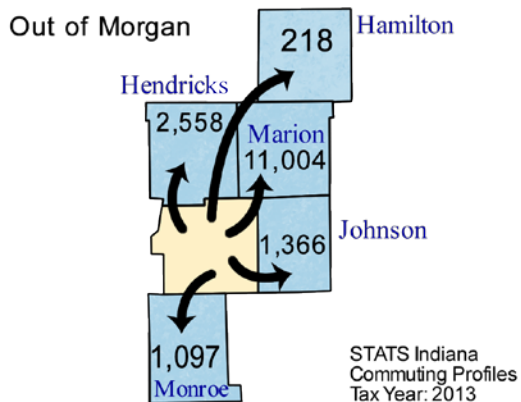

Commuting Patterns

Workers	
Number of people who live in Morgan County and work (implied resident labor force)	46,030
Number of people who live AND work in Morgan County	28,517
Total number of people who work in Morgan County (implied work force)	32,286
Commuters	
Number of people who live in Morgan County but work outside the county	17,513
Number of people who live in another county (or state) but work in Morgan County	3,769

Top five counties sending workers INTO Morgan County:

County Sending Workers	Workers
Marion County	1,078
Hendricks County	721
Johnson County	643
Monroe County	345
Owen County	183
Total of above	2,970
9.2% of Morgan County workforce	

Top 5 counties receiving workers FROM Morgan County:

County Receiving Workers	Workers
Marion County	11,004
Hendricks County	2,558
Johnson County	1,366
Monroe County	1,097
Out of State	218
Total of above	16,243
35.3% of Morgan County labor force	