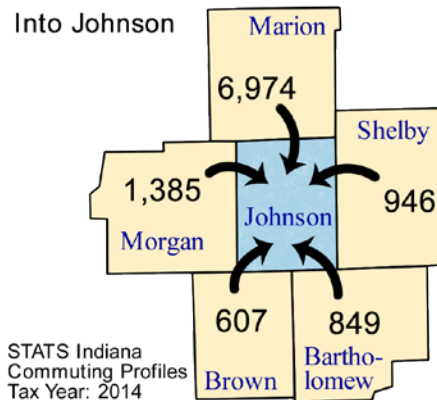

Commuting Patterns

Workers	
Number of people who live in Johnson County and work (implied resident labor force)	98,561
Number of people who live AND work in Johnson County	63,141
Total number of people who work in Johnson County (implied work force)	76,298
Commuters	
Number of people who live in Johnson County but work outside the county	35,420
Number of people who live in another county (or state) but work in Johnson County	13,157

Top five counties sending workers INTO Johnson County:

County Sending Workers	Workers
Marion County	6,974
Morgan County	1,385
Bartholomew County	946
Shelby County	849
Brown County	607
Total of above	10,761
14.1% of Johnson County workforce	

Top 5 counties receiving workers FROM Johnson County:

County Receiving Workers	Workers
Marion County	27,036
Bartholomew County	2,679
Hendricks County	936
Out of State	806
Hamilton	797
Total of above	32,254
32.7% of Johnson County labor force	