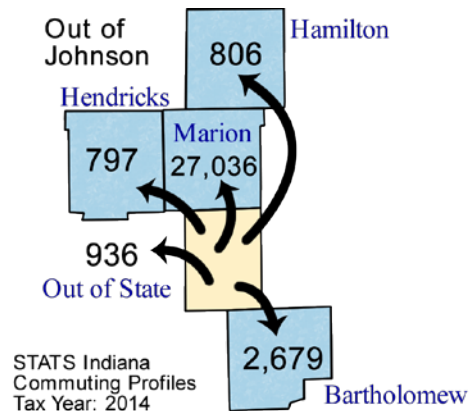

Commuting Patterns

Workers	
Number of people who live in Johnson County and work (implied resident labor force)	98,561
Number of people who live AND work in Johnson County	63,141
Total number of people who work in Johnson County (implied work force)	76,298
Commuters	
Number of people who live in Johnson County but work outside the county	35,420
Number of people who live in another county (or state) but work in Johnson County	13,157

Top five counties sending workers INTO Johnson County:

County Sending Workers	Workers
Marion County	6,974
Morgan County	1,385
Bartholomew County	946
Shelby County	849
Brown County	607
Total of above	10,761
14.1% of Johnson County workforce	

Top 5 counties receiving workers FROM Johnson County:

County Receiving Workers	Workers
Marion County	27,036
Bartholomew County	2,679
Hendricks County	936
Out of State	806
Hamilton	797
Total of above	32,254
32.7% of Johnson County labor force	