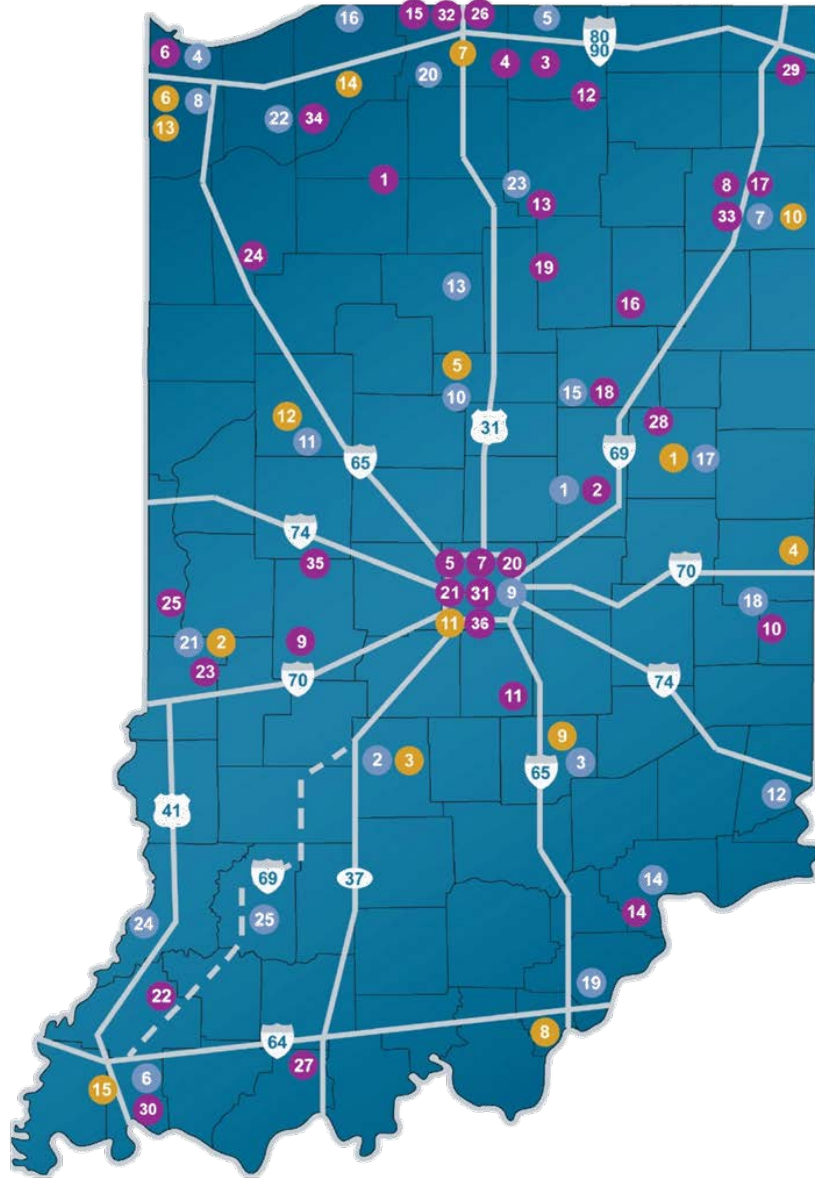

## 4 Year

1. Ball State University
2. Indiana State University
3. Indiana University
4. Indiana University East
5. Indiana University Kokomo
6. Indiana University Northwest
7. Indiana University South Bend
8. Indiana University Southeast
9. IUPUI Columbus
10. IUPUI Fort Wayne
11. IUPUI Indianapolis
12. Purdue University
13. Purdue University Calumet
14. Purdue University North Central
15. University of Southern Indiana

## 2 Year

1. Ivy Tech Anderson
2. Ivy Tech Bloomington
3. Ivy Tech Columbus
4. Ivy Tech E. Chicago
5. Ivy Tech Elkhart
6. Ivy Tech Evansville
7. Ivy Tech Fort Wayne
8. Ivy Tech Gary
9. Ivy Tech Indianapolis
10. Ivy Tech Kokomo
11. Ivy Tech Lafayette
12. Ivy Tech Lawrenceburg
13. Ivy Tech Logansport
14. Ivy Tech Madison
15. Ivy Tech Marion
16. Ivy Tech Michigan City
17. Ivy Tech Muncie
18. Ivy Tech Richmond
19. Ivy Tech Sellersburg
20. Ivy Tech South Bend
21. Ivy Tech Terre Haute
22. Ivy Tech Valparaiso
23. Ivy Tech Warsaw
24. Vincennes University
25. Vincennes University Jasper

The 9-county Indianapolis Region includes Boone, Hamilton, Hancock, Hendricks, Johnson, Madison, Marion, Morgan and Shelby counties.

Last updated 2/26/2015