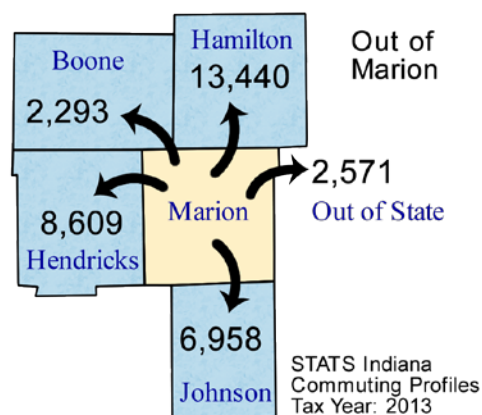

Commuting Patterns

Workers	
Number of people who live in Marion County and work (implied resident labor force)	550,415
Number of people who live AND work in Marion County	504,779
Total number of people who work in Marion County (implied work force)	689,017
Commuters	
Number of people who live in Marion County but work outside the county	45,636
Number of people who live in another county (or state) but work in Marion County	184,238

Top five counties sending workers INTO Marion County:

County Sending Workers	Workers
Hamilton County	53,849
Hendricks County	33,142
Johnson County	27,046
Hancock County	15,077
Morgan County	11,004
Total of above	140,118
20.3% of Marion County workforce	

Top 5 counties receiving workers FROM Marion County:

County Receiving Workers	Workers
Hamilton County	13,440
Hendricks County	8,609
Johnson County	6,958
Out of State	2,571
Boone County	2,293
Total of above	33,871
6.2% of Marion County labor force	