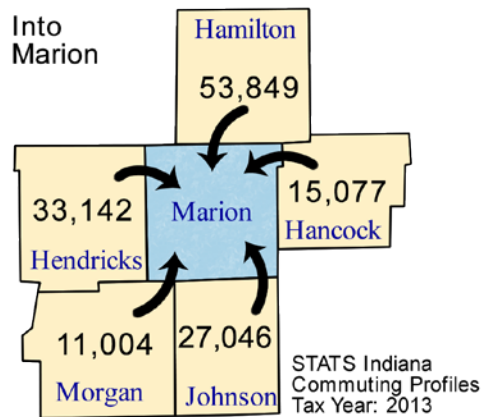

Commuting Patterns

Workers	
Number of people who live in Marion County and work (implied resident labor force)	550,415
Number of people who live AND work in Marion County	504,779
Total number of people who work in Marion County (implied work force)	689,017
Commuters	
Number of people who live in Marion County but work outside the county	45,636
Number of people who live in another county (or state) but work in Marion County	184,238

Top five counties sending workers INTO Marion County:

County Sending Workers	Workers
Hamilton County	53,849
Hendricks County	33,142
Johnson County	27,046
Hancock County	15,077
Morgan County	11,004
Total of above	140,118
20.3% of Marion County workforce	

Top 5 counties receiving workers FROM Marion County:

County Receiving Workers	Workers
Hamilton County	13,440
Hendricks County	8,609
Johnson County	6,958
Out of State	2,571
Boone County	2,293
Total of above	33,871
6.2% of Marion County labor force	