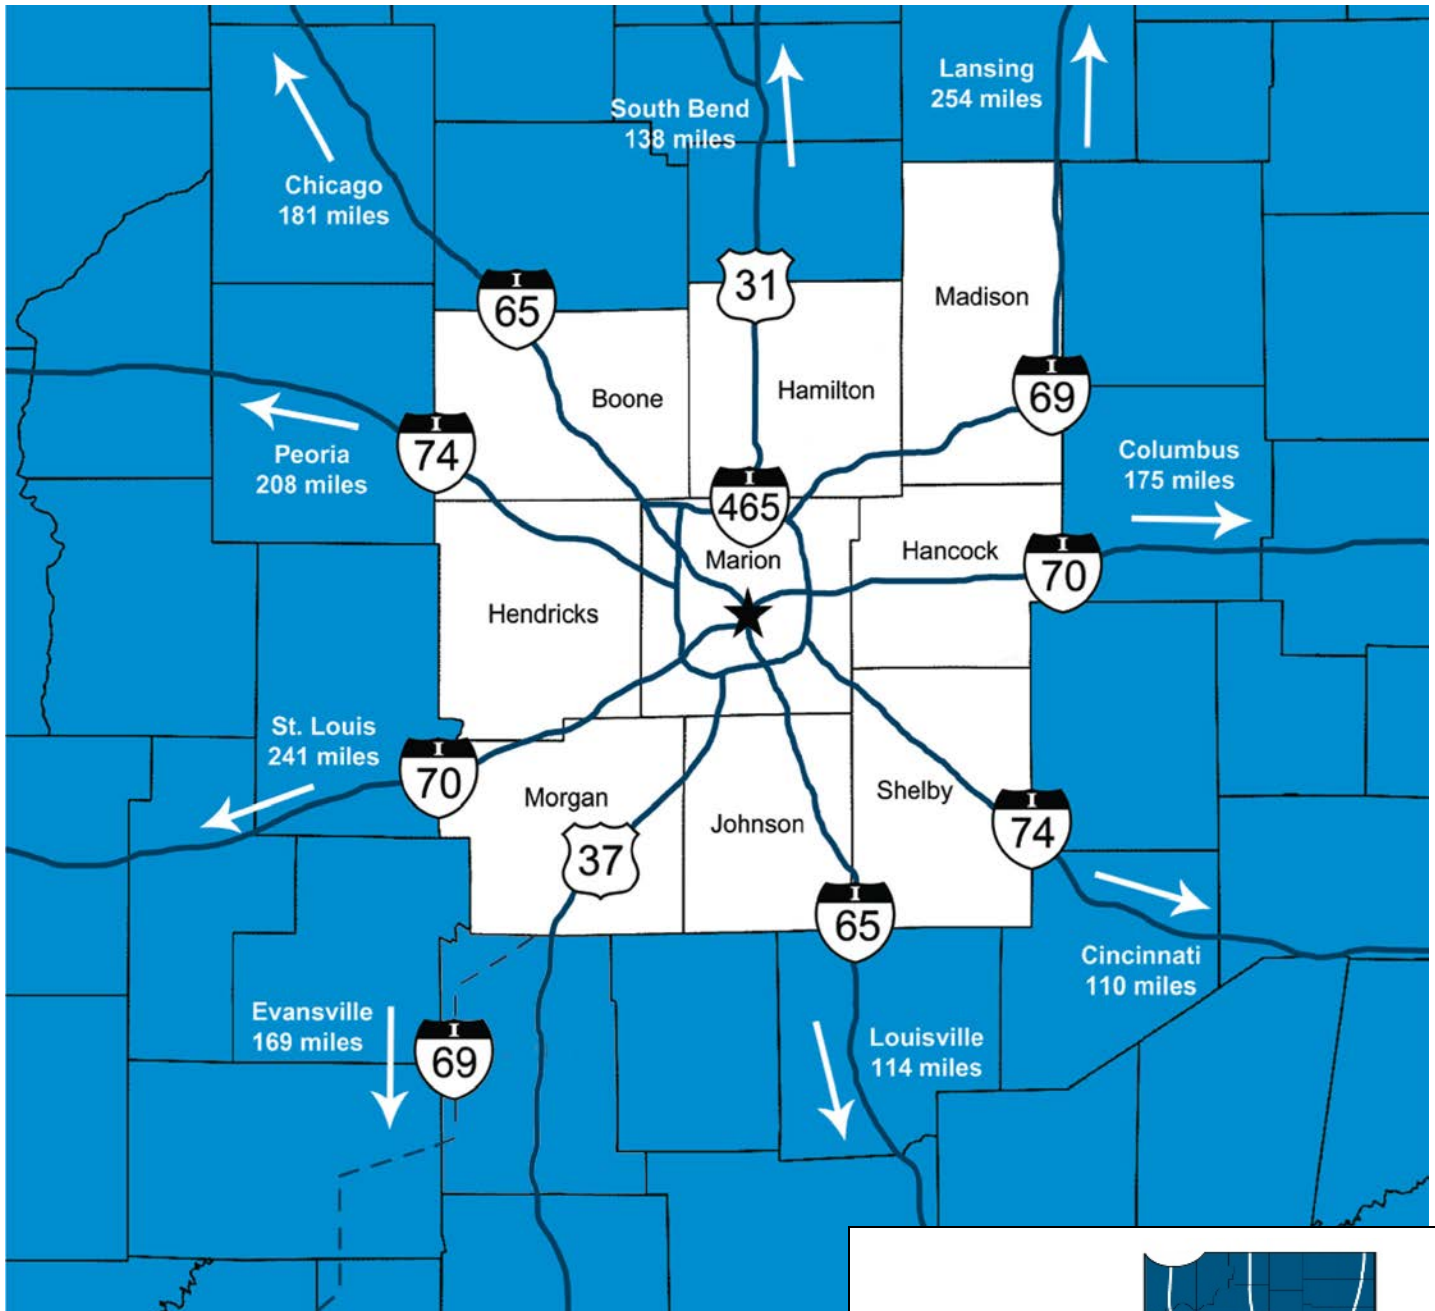

# Major Highways

## Indy Partnership

317-236-6262 or Toll Free 1-877-236-4332

E-mail: [info@indypartnership.com](mailto:info@indypartnership.com)

Website: [www.indypartnership.com](http://www.indypartnership.com)

The 9-county Indianapolis Region includes Boone, Hamilton, Hancock, Hendricks, Johnson, Madison, Marion, Morgan and Shelby counties.