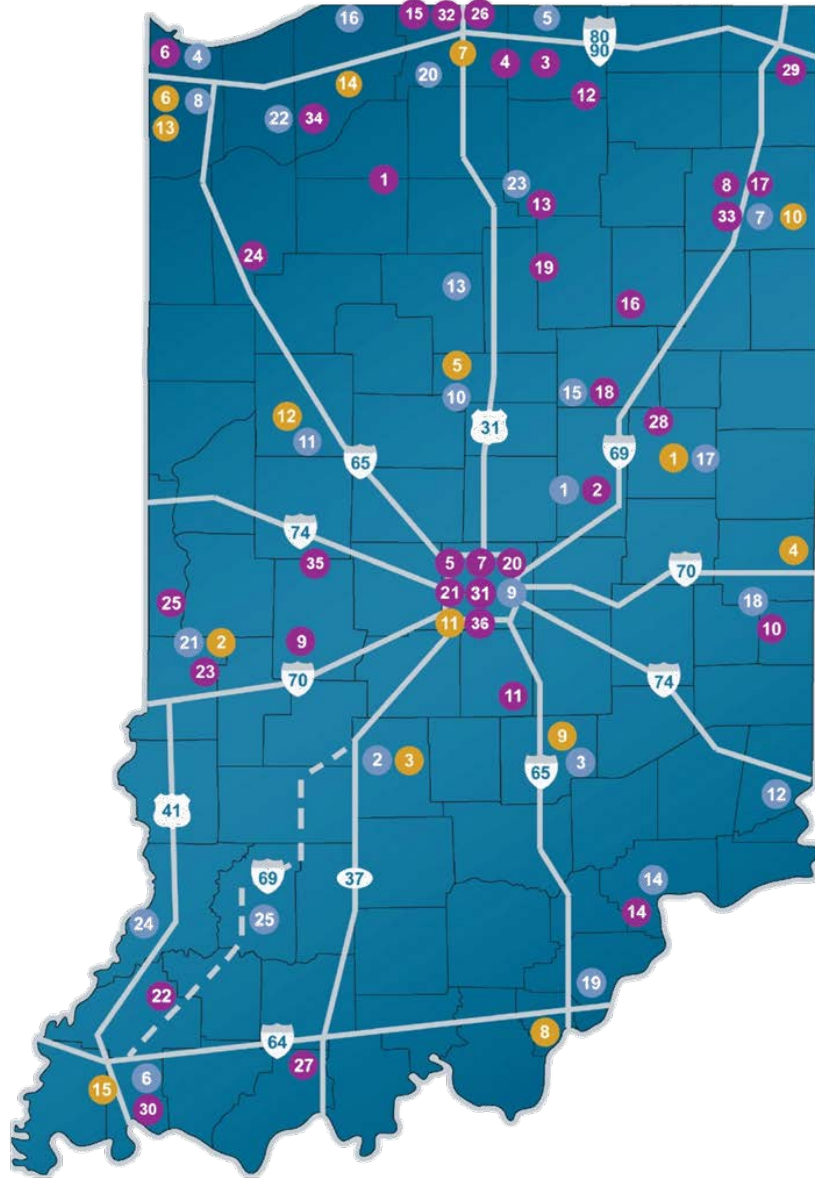

4 Year

1. Ball State University
2. Indiana State University
3. Indiana University
4. Indiana University East
5. Indiana University Kokomo
6. Indiana University Northwest
7. Indiana University South Bend
8. Indiana University Southeast
9. IUPUI Columbus
10. IUPUI Fort Wayne
11. IUPUI Indianapolis
12. Purdue University
13. Purdue University Calumet
14. Purdue University North Central
15. University of Southern Indiana

2 Year

1. Ivy Tech Anderson
2. Ivy Tech Bloomington
3. Ivy Tech Columbus
4. Ivy Tech E. Chicago
5. Ivy Tech Elkhart
6. Ivy Tech Evansville
7. Ivy Tech Fort Wayne
8. Ivy Tech Gary
9. Ivy Tech Indianapolis
10. Ivy Tech Kokomo
11. Ivy Tech Lafayette
12. Ivy Tech Lawrenceburg
13. Ivy Tech Logansport
14. Ivy Tech Madison
15. Ivy Tech Marion
16. Ivy Tech Michigan City
17. Ivy Tech Muncie
18. Ivy Tech Richmond
19. Ivy Tech Sellersburg
20. Ivy Tech South Bend
21. Ivy Tech Terre Haute
22. Ivy Tech Valparaiso
23. Ivy Tech Warsaw
24. Vincennes University
25. Vincennes University Jasper

The 9-county Indianapolis Region includes Boone, Hamilton, Hancock, Hendricks, Johnson, Madison, Marion, Morgan and Shelby counties.

Last updated 2/26/2017

Indy Partnership

317-236-6262 or Toll Free 1-800-236-4332