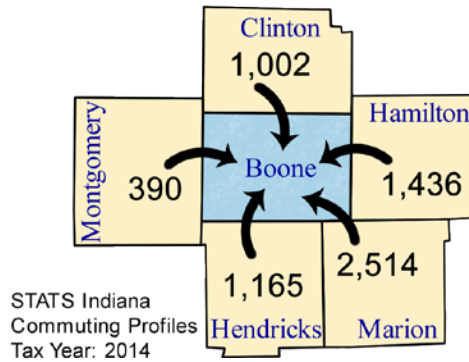

Commuting Patterns

Workers	
Number of people who live in Boone County and work (implied resident labor force)	42,611
Number of people who live AND work in Boone County	26,328
Total number of people who work in Boone County (implied work force)	34,431
Commuters	
Number of people who live in Boone County but work outside the county	16,283
Number of people who live in another county (or state) but work in Boone County	8,103

Top five counties sending workers INTO Boone County:

County Sending Workers	Workers
Marion County	2,514
Hamilton County	1,436
Hendricks County	1,165
Clinton County	1,002
Montgomery County	390
Total of above	6,507
18.9% of Boone County workforce	

Into Boone

Top 5 counties receiving workers FROM Boone County:

County Receiving Workers	Workers
Marion County	10,910
Hamilton County	2,294
Hendricks County	818
Tippecanoe County	642
Clinton County	294
Total of above	14,958
35.1% of Boone County labor force	