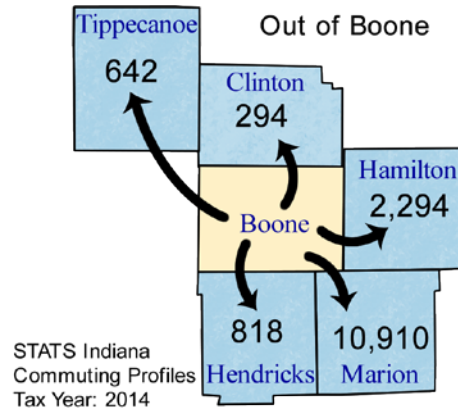

Commuting Patterns

Workers	
Number of people who live in Boone County and work (implied resident labor force)	42,611
Number of people who live AND work in Boone County	26,328
Total number of people who work in Boone County (implied work force)	34,431
Commuters	
Number of people who live in Boone County but work outside the county	16,283
Number of people who live in another county (or state) but work in Boone County	8,103

Top five counties sending workers INTO Boone County:

County Sending Workers	Workers
Marion County	2,514
Hamilton County	1,436
Hendricks County	1,165
Clinton County	1,002
Montgomery County	390
Total of above	6,507
18.9% of Boone County workforce	

Into Boone

Top 5 counties receiving workers FROM Boone County:

County Receiving Workers	Workers
Marion County	10,910
Hamilton County	2,294
Hendricks County	818
Tippecanoe County	642
Clinton County	294
Total of above	14,958
35.1% of Boone County labor force	