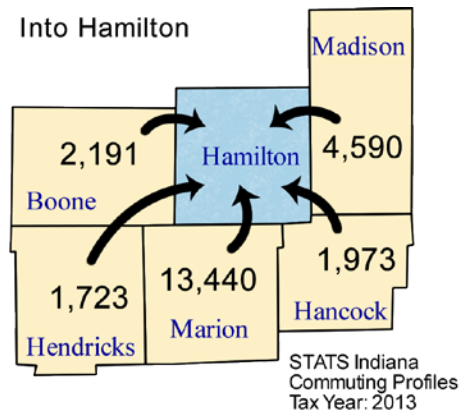

Commuting Patterns

Workers	
Number of people who live in Hamilton County and work (implied resident labor force)	197,928
Number of people who live AND work in Hamilton County	132,128
Total number of people who work in Hamilton County (implied work force)	162,556
Commuters	
Number of people who live in Hamilton County but work outside the county	65,800
Number of people who live in another county (or state) but work in Hamilton County	30,428

Top five counties sending workers INTO Hamilton County:

County Sending Workers	Workers
Marion County	13,440
Madison County	4,590
Boone County	2,191
Hancock County	1,973
Hendricks County	1,723
Total of above	23,917
14.7% of Hamilton County workforce	

Top 5 counties receiving workers FROM Hamilton County:

County Receiving Workers	Workers
Marion County	53,849
Madison County	1,662
Out of State	1,451
Boone County	1,391
Howard County	1,354
Total of above	59,707
30.2% of Hamilton County labor force	