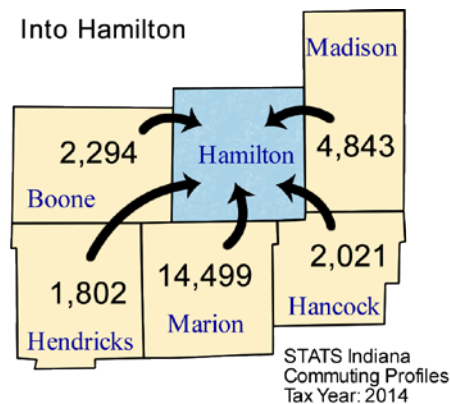

Commuting Patterns

Workers	
Number of people who live in Hamilton County and work (implied resident labor force)	203,501
Number of people who live AND work in Hamilton County	136,646
Total number of people who work in Hamilton County (implied work force)	168,833
Commuters	
Number of people who live in Hamilton County but work outside the county	66,855
Number of people who live in another county (or state) but work in Hamilton County	32,187

Top five counties sending workers INTO Hamilton County:

County Sending Workers	Workers
Marion County	14,499
Madison County	4,843
Boone County	2,294
Hancock County	2,021
Hendricks County	1,802
Total of above	25,459
15.1% of Hamilton County workforce	

Top 5 counties receiving workers FROM Hamilton County:

County Receiving Workers	Workers
Marion County	54,371
Madison County	1,766
Out of State	1,632
Boone County	1,436
Howard County	1,316
Total of above	60,521
29.7% of Hamilton County labor force	