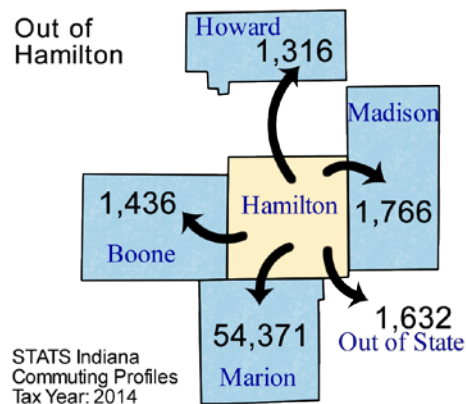

Commuting Patterns

Workers	
Number of people who live in Hamilton County and work (implied resident labor force)	203,501
Number of people who live AND work in Hamilton County	136,646
Total number of people who work in Hamilton County (implied work force)	168,833
Commuters	
Number of people who live in Hamilton County but work outside the county	66,855
Number of people who live in another county (or state) but work in Hamilton County	32,187

Top five counties sending workers INTO Hamilton County:

County Sending Workers	Workers
Marion County	14,499
Madison County	4,843
Boone County	2,294
Hancock County	2,021
Hendricks County	1,802
Total of above	25,459
15.1% of Hamilton County workforce	

Top 5 counties receiving workers FROM Hamilton County:

County Receiving Workers	Workers
Marion County	54,371
Madison County	1,766
Out of State	1,632
Boone County	1,436
Howard County	1,316
Total of above	60,521
29.7% of Hamilton County labor force	

Source: STATS Indiana, 2016

The 9-county Indianapolis Region includes Boone, Hamilton, Hancock, Hendricks, Johnson, Madison, Marion, Morgan and Shelby counties.

Last updated 6/20/2016

Indy Partnership

317-236-6262 or Toll Free 1-877-236-4332