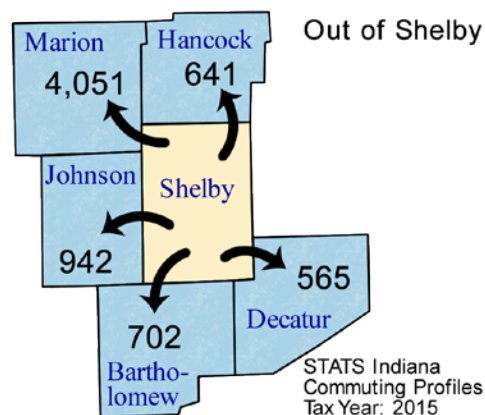

Commuting Patterns

Workers	
Number of people who live in Shelby County and work (implied resident labor force)	29,811
Number of people who live AND work in Shelby County	21,915
Total number of people who work in Shelby County (implied work force)	26,751
Commuters	
Number of people who live in Shelby County but work outside the county	7,896
Number of people who live in another county (or state) but work in Shelby County	4,836

Top five counties sending workers INTO Shelby County:

County Sending Workers	Workers
Rush County	976
Marion County	928
Hancock County	625
Johnson County	594
Decatur County	450
Total of above	3,573
13.4% of Shelby County workforce	

Top 5 counties receiving workers FROM Shelby County:

County Receiving Workers	Workers
Marion County	4,051
Johnson County	942
Bartholomew County	702
Hancock County	641
Decatur County	565
Total of above	6,901
23.1% of Shelby County labor force	