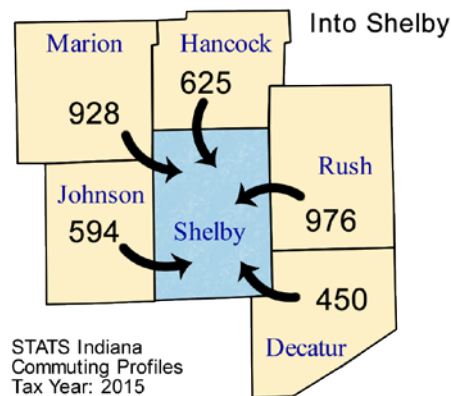

Commuting Patterns

Workers	
Number of people who live in Shelby County and work (implied resident labor force)	29,811
Number of people who live AND work in Shelby County	21,915
Total number of people who work in Shelby County (implied work force)	26,751
Commuters	
Number of people who live in Shelby County but work outside the county	7,896
Number of people who live in another county (or state) but work in Shelby County	4,836

Top five counties sending workers INTO Shelby County:

County Sending Workers	Workers
Rush County	976
Marion County	928
Hancock County	625
Johnson County	594
Decatur County	450
Total of above	3,573
13.4% of Shelby County workforce	

Top 5 counties receiving workers FROM Shelby County:

County Receiving Workers	Workers
Marion County	4,051
Johnson County	942
Bartholomew County	702
Hancock County	641
Decatur County	565
Total of above	6,901
23.1% of Shelby County labor force	