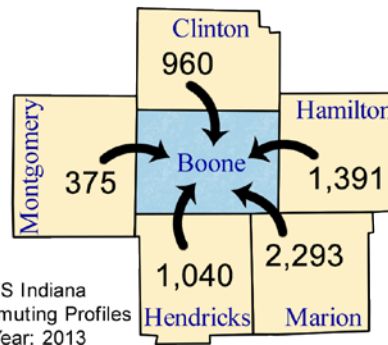

# Commuting Patterns

Workers	
Number of people who live in Boone County and work (implied resident labor force)	41,887
Number of people who live AND work in Boone County	25,775
Total number of people who work in Boone County (implied work force)	33,660
Commuters	
Number of people who live in Boone County but work outside the county	16,112
Number of people who live in another county (or state) but work in Boone County	7,885

### Top five counties sending workers INTO Boone County:

County Sending Workers	Workers
Marion County	2,293
Hamilton County	1,391
Hendricks County	1,040
Clinton County	960
Montgomery County	375
Total of above	6,059
18.0% of Boone County workforce	

### Top 5 counties receiving workers FROM Boone County:

County Receiving Workers	Workers
Marion County	10,691
Hamilton County	2,191
Hendricks County	740
Tippecanoe County	659
Clinton County	305
Total of above	14,586
34.8% of Boone County labor force	