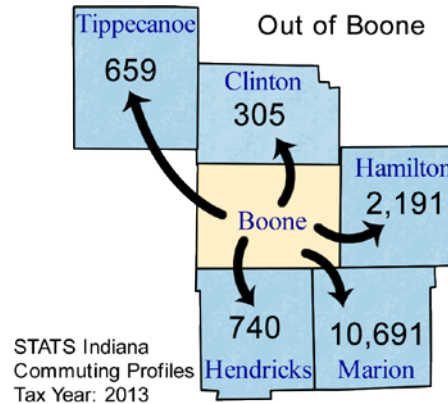

Out of Boone

Source: STATS Indiana, 2015