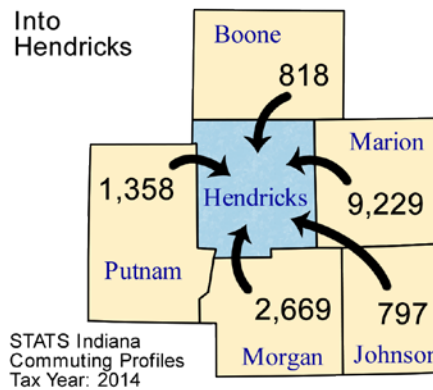

Commuting Patterns

Workers	
Number of people who live in Hendricks County and work (implied resident labor force)	102,393
Number of people who live AND work in Hendricks County	61,499
Total number of people who work in Hendricks County (implied work force)	78,795
Commuters	
Number of people who live in Hendricks County but work outside the county	40,894
Number of people who live in another county (or state) but work in Hendricks County	17,296

Top five counties sending workers INTO Hendricks County:

County Sending Workers	Workers
Marion County	9,229
Morgan County	2,669
Putnam County	1,358
Johnson County	818
Boone County	797
Total of above	14,871
18.9% of Hendricks County workforce	

Top 5 counties receiving workers FROM Hendricks County:

County Receiving Workers	Workers
Marion County	33,452
Hamilton County	1,802
Boone County	1,165
Morgan County	782
Out of State	720
Total of above	37,921
37.0% of Hendricks County labor force	